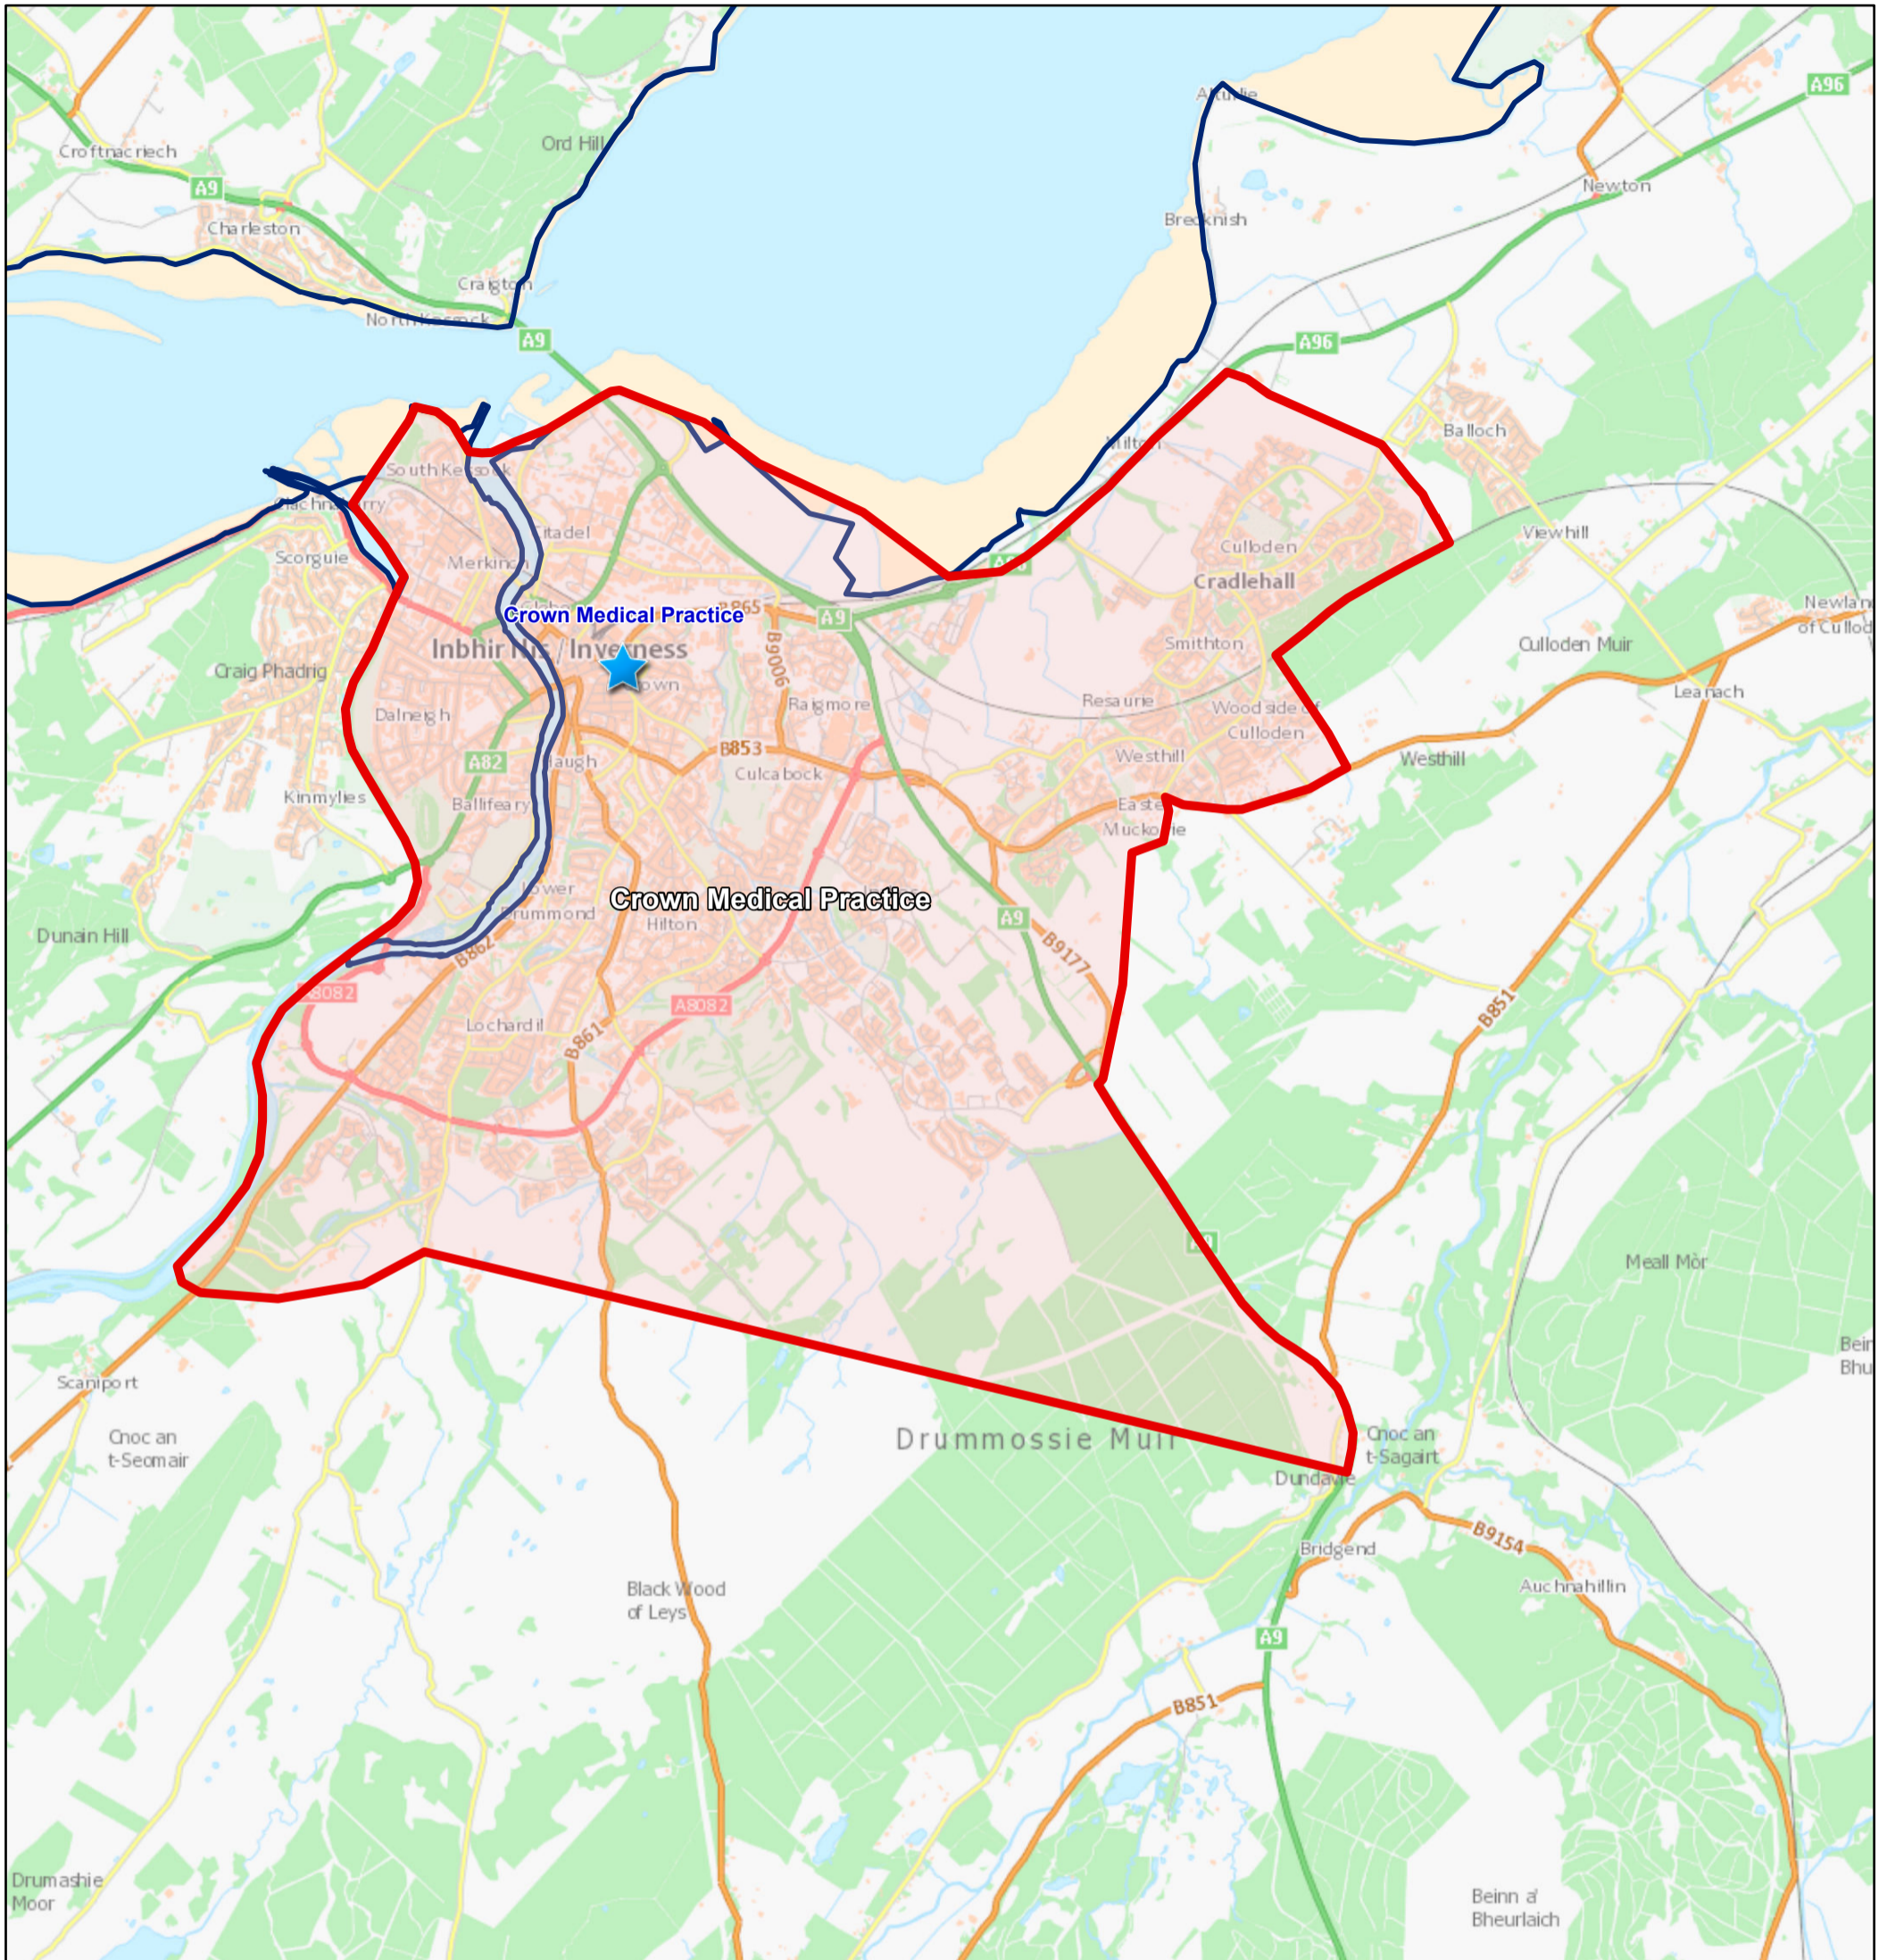

Inverness GP Practice Registration Boundary

9/17/2021, 10:16:29 PM

1:50,000

-  GP Practice locations
-  GP Practice Boundaries (Inverness)

Contains OS data © Crown Copyright and database right 2020